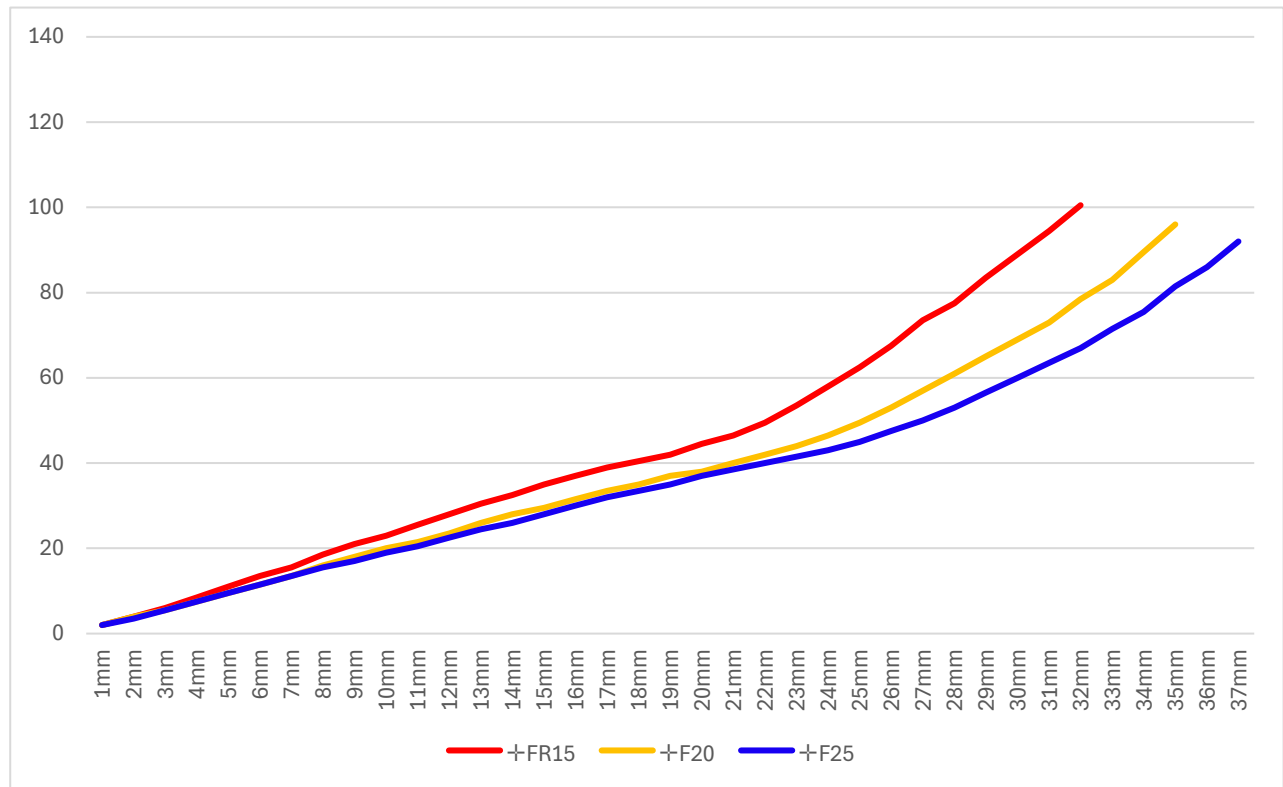

# FBR45(Medium)+サブMBR

ストローク量	+FR15	+F20	+F25
1mm	2	2	2
2mm	4	4	3.5
3mm	6	5.5	5.5
4mm	8.5	7.5	7.5
5mm	11	9.5	9.5
6mm	13.5	11.5	11.5
7mm	15.5	13.5	13.5
8mm	18.5	16	15.5
9mm	21	18	17
10mm	23	20	19
11mm	25.5	21.5	20.5
12mm	28	23.5	22.5
13mm	30.5	26	24.5
14mm	32.5	28	26
15mm	35	29.5	28
16mm	37	31.5	30
17mm	39	33.5	32
18mm	40.5	35	33.5
19mm	42	37	35
20mm	44.5	38	37
21mm	46.5	40	38.5
22mm	49.5	42	40
23mm	53.5	44	41.5
24mm	58	46.5	43
25mm	62.5	49.5	45
26mm	67.5	53	47.5
27mm	73.5	57	50
28mm	77.5	61	53
29mm	83.5	65	56.5
30mm	89	69	60
31mm	94.5	73	63.5
32mm	100.5	78.5	67
33mm		83	71.5
34mm		89.5	75.5
35mm		96	81.5
36mm			86
37mm			92

+FR15

+F20

+F25

(kgf)