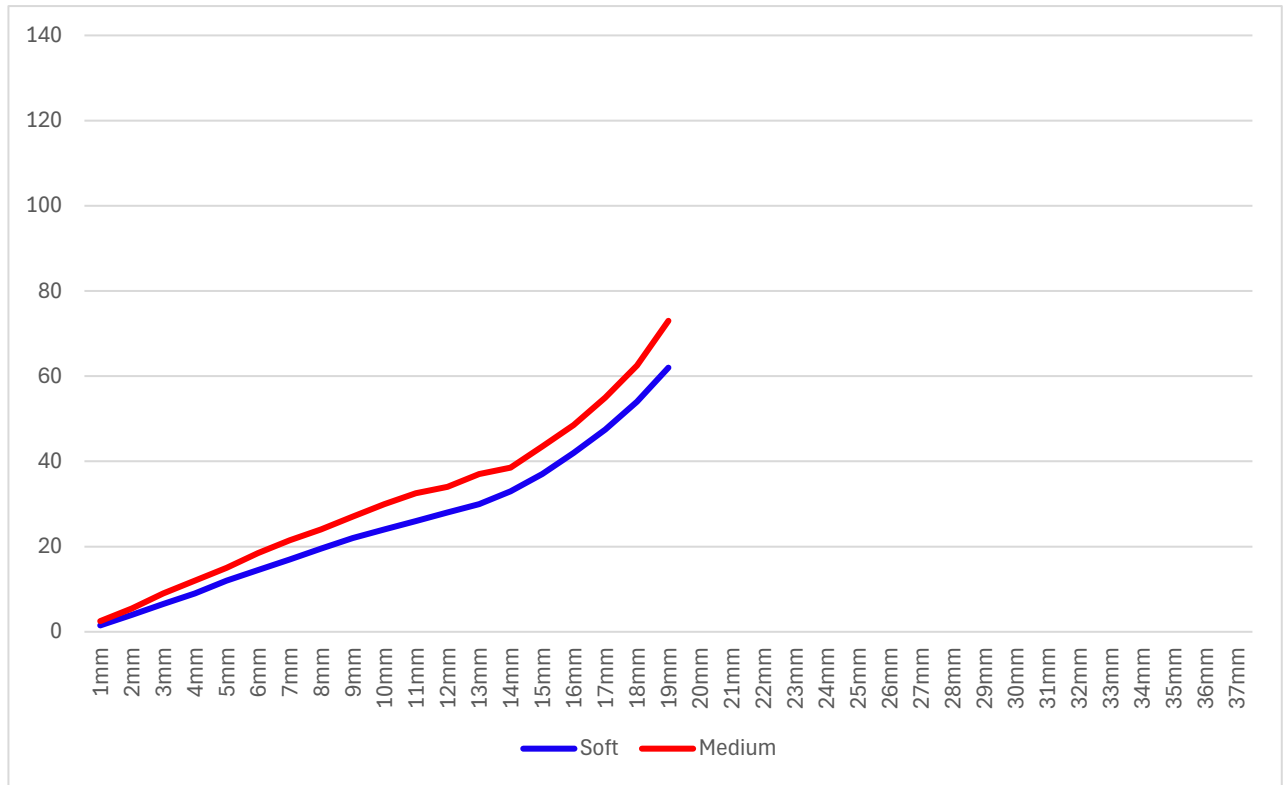

FBR40サイズ

ストローク量	Soft	Medium
1mm	1.5	2.5
2mm	4	5.5
3mm	6.5	9
4mm	9	12
5mm	12	15
6mm	14.5	18.5
7mm	17	21.5
8mm	19.5	24
9mm	22	27
10mm	24	30
11mm	26	32.5
12mm	28	34
13mm	30	37
14mm	33	38.5
15mm	37	43.5
16mm	42	48.5
17mm	47.5	55
18mm	54	62.5
19mm	62	73
20mm		
21mm		
22mm		
23mm		
24mm		
25mm		
26mm		
27mm		
28mm		
29mm		
30mm		
31mm		
32mm		
33mm		
34mm		
35mm		
36mm		
37mm		

(kgf)

ストローク量	横幅
0mm	39.6mm
1mm	39.6mm
2mm	39.9mm
3mm	40.2mm
4mm	40.7mm
5mm	40.9mm
6mm	41.5mm
7mm	41.9mm
8mm	42.4mm
9mm	43mm
10mm	43.6mm
11mm	44.1mm
12mm	44.7mm
13mm	45.4mm
14mm	46mm
15mm	46.7mm
16mm	47.3mm
17mm	48.1mm
18mm	48.8mm
19mm	49.8mm