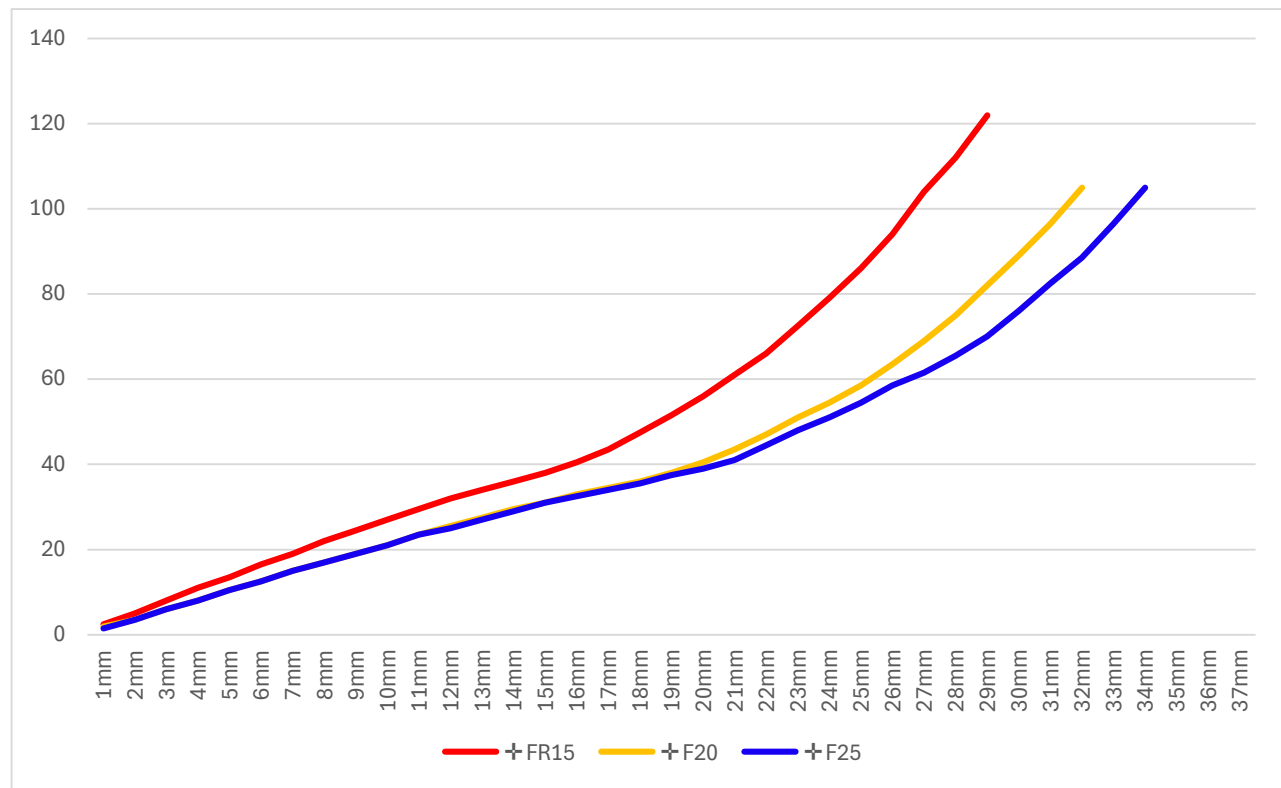

FBR40(Medium)+サブMBR

ストローク量	+FR15	+F20	+F25
1mm	2.5	2	1.5
2mm	5	3.5	3.5
3mm	8	6	6
4mm	11	8	8
5mm	13.5	10.5	10.5
6mm	16.5	12.5	12.5
7mm	19	15	15
8mm	22	17	17
9mm	24.5	19	19
10mm	27	21	21
11mm	29.5	23.5	23.5
12mm	32	25.5	25
13mm	34	27.5	27
14mm	36	29.5	29
15mm	38	31	31
16mm	40.5	33	32.5
17mm	43.5	34.5	34
18mm	47.5	36	35.5
19mm	51.5	38	37.5
20mm	56	40.5	39
21mm	61	43.5	41
22mm	66	47	44.5
23mm	72.5	51	48
24mm	79	54.5	51
25mm	86	58.5	54.5
26mm	94	63.5	58.5
27mm	104	69	61.5
28mm	112	75	65.5
29mm	122	82	70
30mm		89	76
31mm		96.5	82.5
32mm		105	88.5
33mm			96.5
34mm			105
35mm			
36mm			
37mm			

(kg/f)