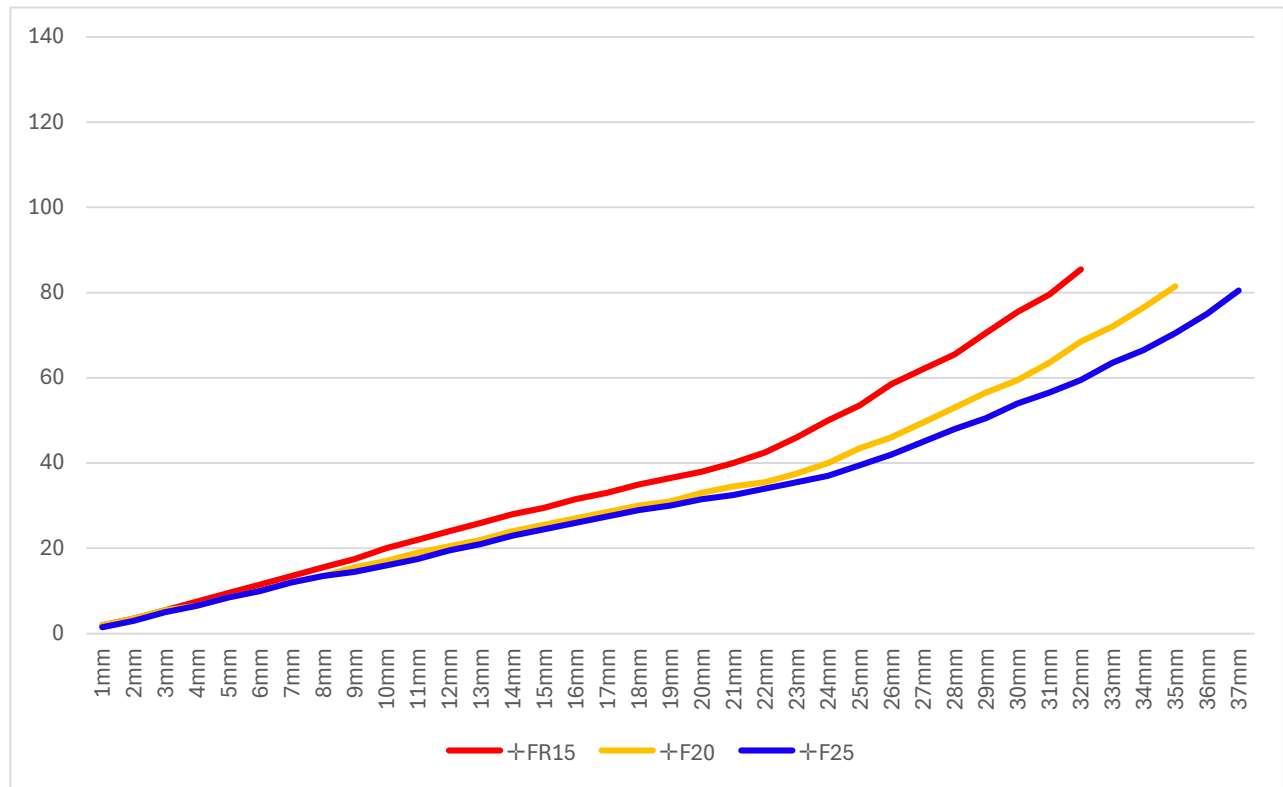

FBR45(Soft)+サブMBR

ストローク量	+FR15	+F20	+F25
1mm	2	2	1.5
2mm	3.5	3.5	3
3mm	5.5	5.5	5
4mm	7.5	6.5	6.5
5mm	9.5	8.5	8.5
6mm	11.5	10	10
7mm	13.5	12	12
8mm	15.5	13.5	13.5
9mm	17.5	15.5	14.5
10mm	20	17	16
11mm	22	19	17.5
12mm	24	20.5	19.5
13mm	26	22	21
14mm	28	24	23
15mm	29.5	25.5	24.5
16mm	31.5	27	26
17mm	33	28.5	27.5
18mm	35	30	29
19mm	36.5	31	30
20mm	38	33	31.5
21mm	40	34.5	32.5
22mm	42.5	35.5	34
23mm	46	37.5	35.5
24mm	50	40	37
25mm	53.5	43.5	39.5
26mm	58.5	46	42
27mm	62	49.5	45
28mm	65.5	53	48
29mm	70.5	56.5	50.5
30mm	75.5	59.5	54
31mm	79.5	63.5	56.5
32mm	85.5	68.5	59.5
33mm		72	63.5
34mm		76.5	66.5
35mm		81.5	70.5
36mm			75
37mm			80.5

+FR15

+F20

+F25

(kgf)