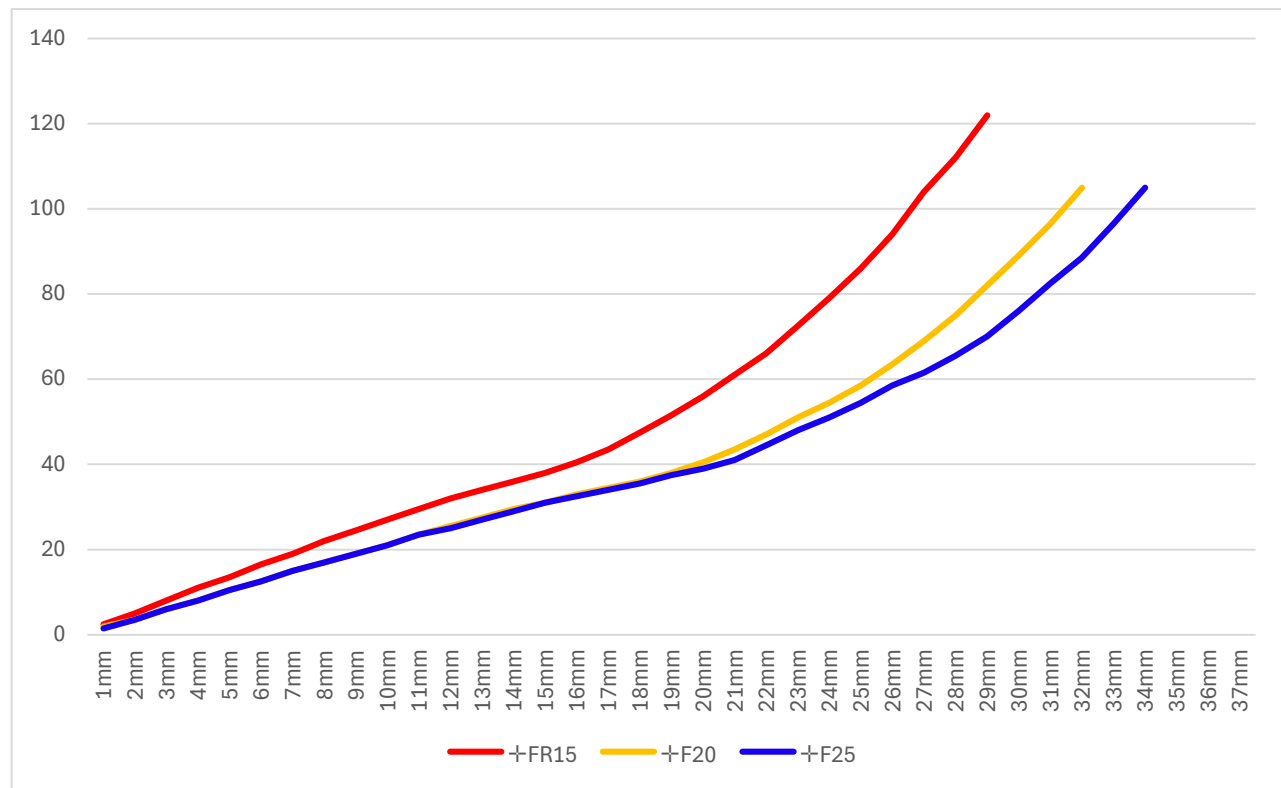

FBR40(Medium)+サブMBR

ストローク量	+FR15	+F20	+F25
1mm	2.5	2	1.5
2mm	5	3.5	3.5
3mm	8	6	6
4mm	11	8	8
5mm	13.5	10.5	10.5
6mm	16.5	12.5	12.5
7mm	19	15	15
8mm	22	17	17
9mm	24.5	19	19
10mm	27	21	21
11mm	29.5	23.5	23.5
12mm	32	25.5	25
13mm	34	27.5	27
14mm	36	29.5	29
15mm	38	31	31
16mm	40.5	33	32.5
17mm	43.5	34.5	34
18mm	47.5	36	35.5
19mm	51.5	38	37.5
20mm	56	40.5	39
21mm	61	43.5	41
22mm	66	47	44.5
23mm	72.5	51	48
24mm	79	54.5	51
25mm	86	58.5	54.5
26mm	94	63.5	58.5
27mm	104	69	61.5
28mm	112	75	65.5
29mm	122	82	70
30mm		89	76
31mm		96.5	82.5
32mm		105	88.5
33mm			96.5
34mm			105
35mm			
36mm			
37mm			

(kgf)