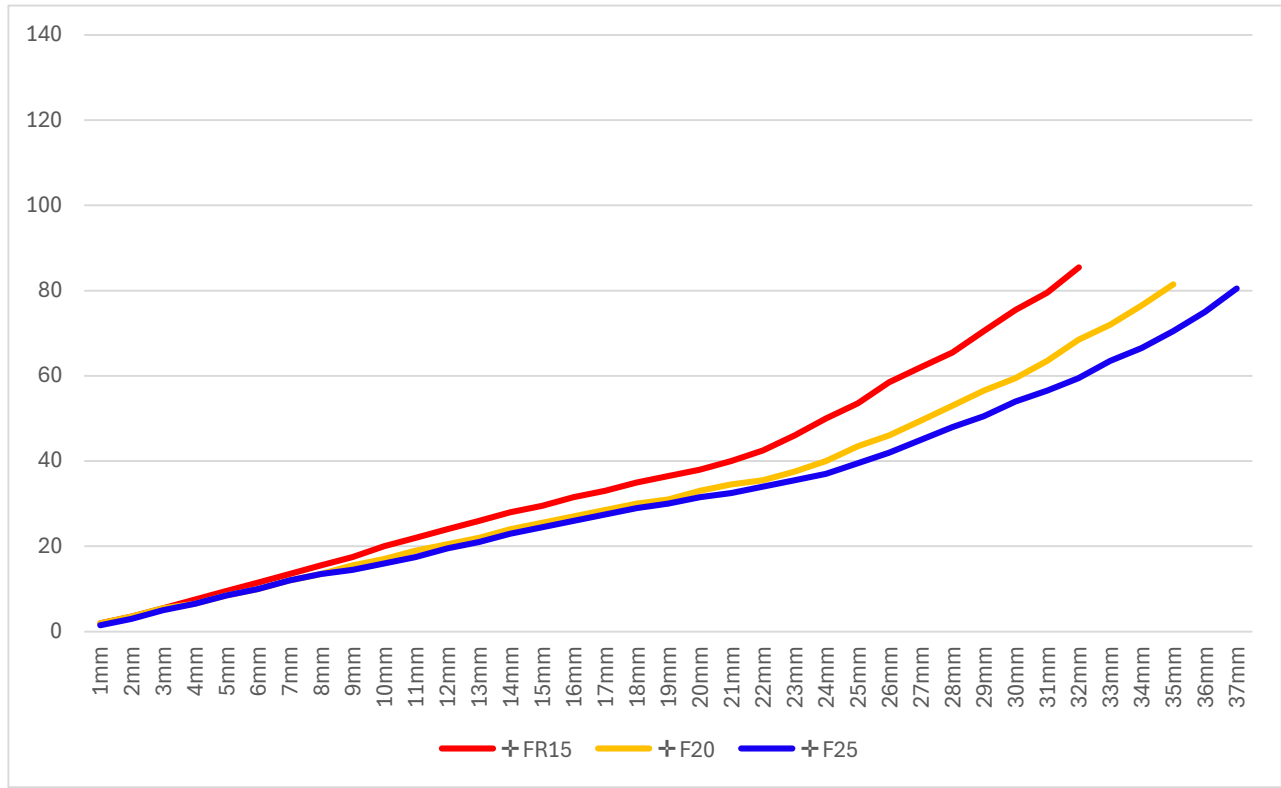

# FBR45(Soft)+サブMBR

| ストローク量 | +FR15 | +F20 | +F25 |
|--------|-------|------|------|
| 1mm    | 2     | 2    | 1.5  |
| 2mm    | 3.5   | 3.5  | 3    |
| 3mm    | 5.5   | 5.5  | 5    |
| 4mm    | 7.5   | 6.5  | 6.5  |
| 5mm    | 9.5   | 8.5  | 8.5  |
| 6mm    | 11.5  | 10   | 10   |
| 7mm    | 13.5  | 12   | 12   |
| 8mm    | 15.5  | 13.5 | 13.5 |
| 9mm    | 17.5  | 15.5 | 14.5 |
| 10mm   | 20    | 17   | 16   |
| 11mm   | 22    | 19   | 17.5 |
| 12mm   | 24    | 20.5 | 19.5 |
| 13mm   | 26    | 22   | 21   |
| 14mm   | 28    | 24   | 23   |
| 15mm   | 29.5  | 25.5 | 24.5 |
| 16mm   | 31.5  | 27   | 26   |
| 17mm   | 33    | 28.5 | 27.5 |
| 18mm   | 35    | 30   | 29   |
| 19mm   | 36.5  | 31   | 30   |
| 20mm   | 38    | 33   | 31.5 |
| 21mm   | 40    | 34.5 | 32.5 |
| 22mm   | 42.5  | 35.5 | 34   |
| 23mm   | 46    | 37.5 | 35.5 |
| 24mm   | 50    | 40   | 37   |
| 25mm   | 53.5  | 43.5 | 39.5 |
| 26mm   | 58.5  | 46   | 42   |
| 27mm   | 62    | 49.5 | 45   |
| 28mm   | 65.5  | 53   | 48   |
| 29mm   | 70.5  | 56.5 | 50.5 |
| 30mm   | 75.5  | 59.5 | 54   |
| 31mm   | 79.5  | 63.5 | 56.5 |
| 32mm   | 85.5  | 68.5 | 59.5 |
| 33mm   |       | 72   | 63.5 |
| 34mm   |       | 76.5 | 66.5 |
| 35mm   |       | 81.5 | 70.5 |
| 36mm   |       |      | 75   |
| 37mm   |       |      | 80.5 |

+FR15

64mm

+F20

69mm

+F25

74mm

(kg/f)