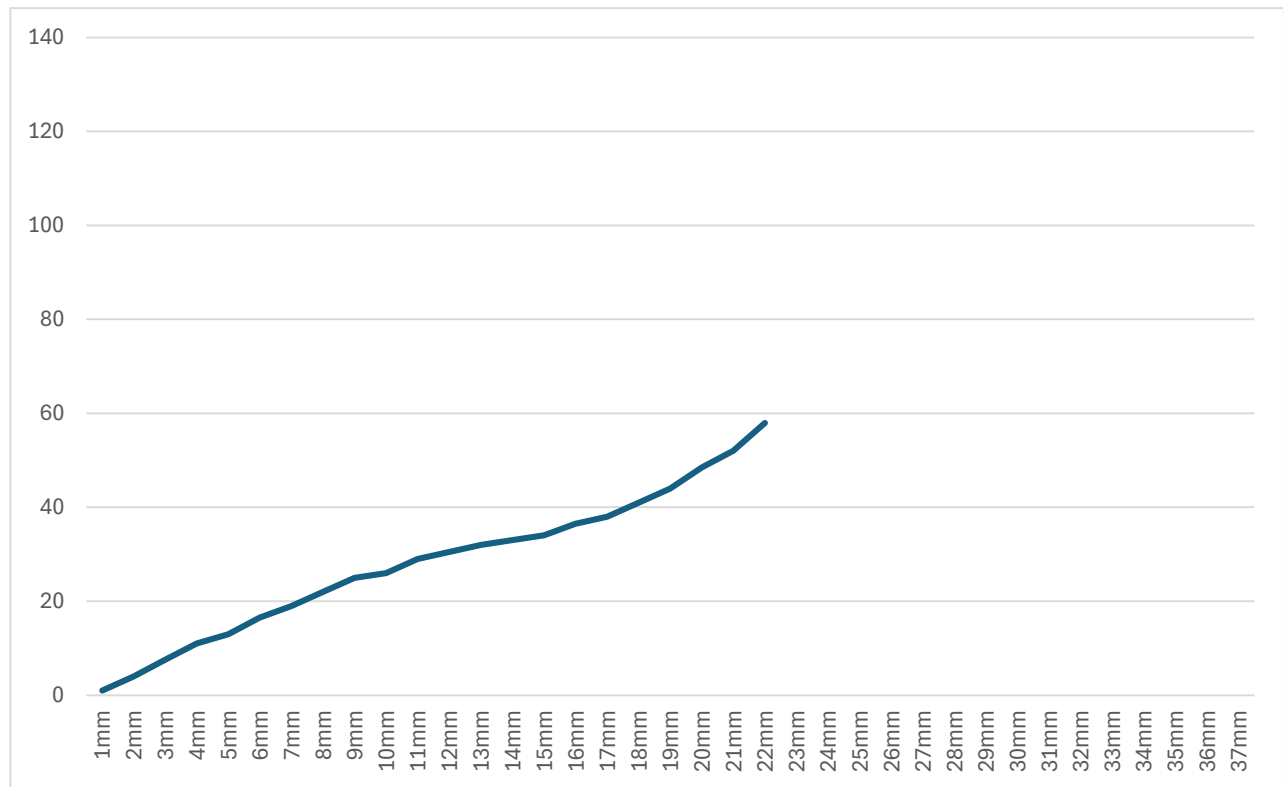

FBR48サイズ(Φ20.0mm)

ストローク量	Soft
1mm	1
2mm	4
3mm	7.5
4mm	11
5mm	13
6mm	16.5
7mm	19
8mm	22
9mm	25
10mm	26
11mm	29
12mm	30.5
13mm	32
14mm	33
15mm	34
16mm	36.5
17mm	38
18mm	41
19mm	44
20mm	48.5
21mm	52
22mm	58
23mm	
24mm	
25mm	
26mm	
27mm	
28mm	
29mm	
30mm	
31mm	
32mm	
33mm	
34mm	
35mm	
36mm	
37mm	

(kgf)

FBR48 Φ20.0mm (Fusion)

ストローク量	①
1mm	1
2mm	2.5
3mm	4
4mm	6
5mm	8.5
6mm	10
7mm	12
8mm	14
9mm	17
10mm	18.5
11mm	21
12mm	22.5
13mm	24.5
14mm	27
15mm	28
16mm	29
17mm	30.5
18mm	31
19mm	31.5
20mm	33
21mm	35.5
22mm	37.5
23mm	40
24mm	42
25mm	44
26mm	46.5
27mm	50
28mm	54.5
29mm	58
30mm	63
31mm	69
32mm	74.5
33mm	80
34mm	86.5
35mm	
36mm	
37mm	