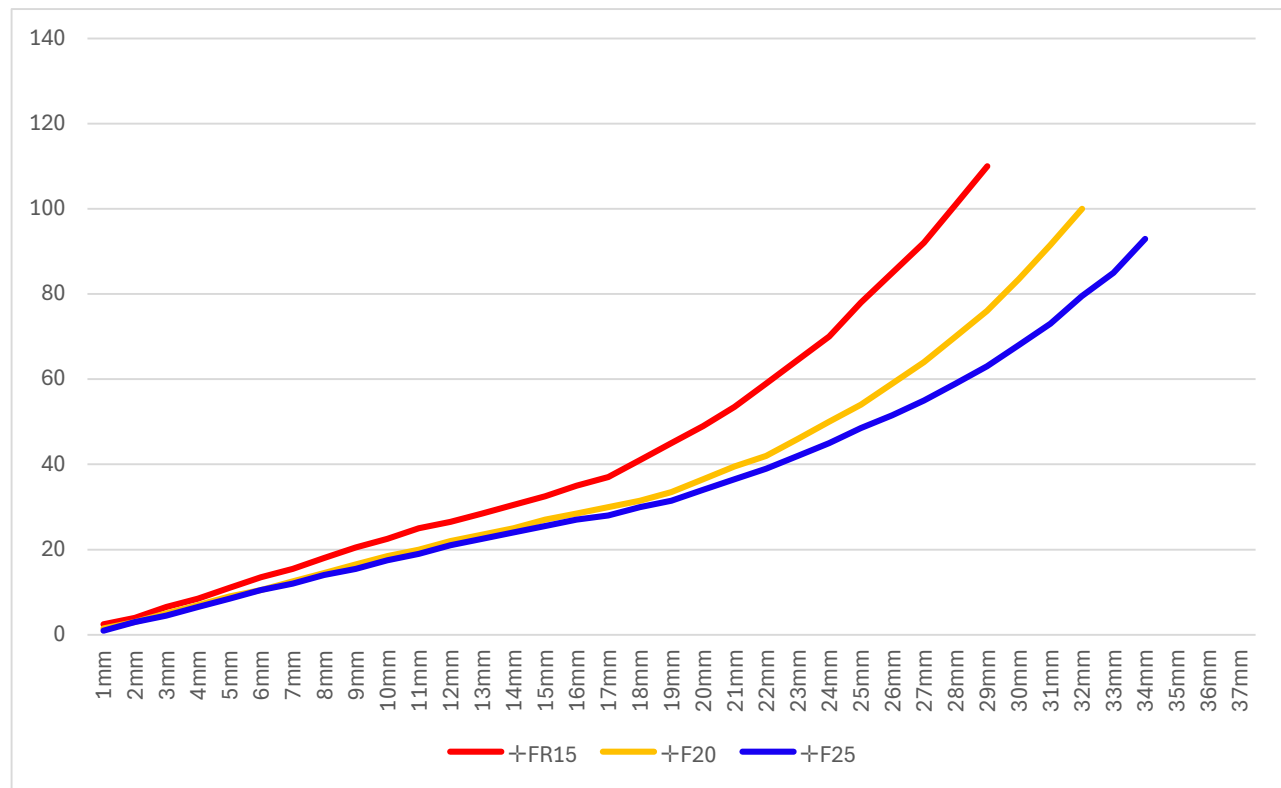

FBR40(Soft)+サブMBR

ストローク量	+FR15	+F20	+F25
1mm	2.5	1.5	1
2mm	4	3	3
3mm	6.5	5	4.5
4mm	8.5	7	6.5
5mm	11	9	8.5
6mm	13.5	10.5	10.5
7mm	15.5	12.5	12
8mm	18	14.5	14
9mm	20.5	16.5	15.5
10mm	22.5	18.5	17.5
11mm	25	20	19
12mm	26.5	22	21
13mm	28.5	23.5	22.5
14mm	30.5	25	24
15mm	32.5	27	25.5
16mm	35	28.5	27
17mm	37	30	28
18mm	41	31.5	30
19mm	45	33.5	31.5
20mm	49	36.5	34
21mm	53.5	39.5	36.5
22mm	59	42	39
23mm	64.5	46	42
24mm	70	50	45
25mm	78	54	48.5
26mm	85	59	51.5
27mm	92	64	55
28mm	101	70	59
29mm	110	76	63
30mm		83.5	68
31mm		91.5	73
32mm		100	79.5
33mm			85
34mm			93
35mm			
36mm			
37mm			

(kgf)