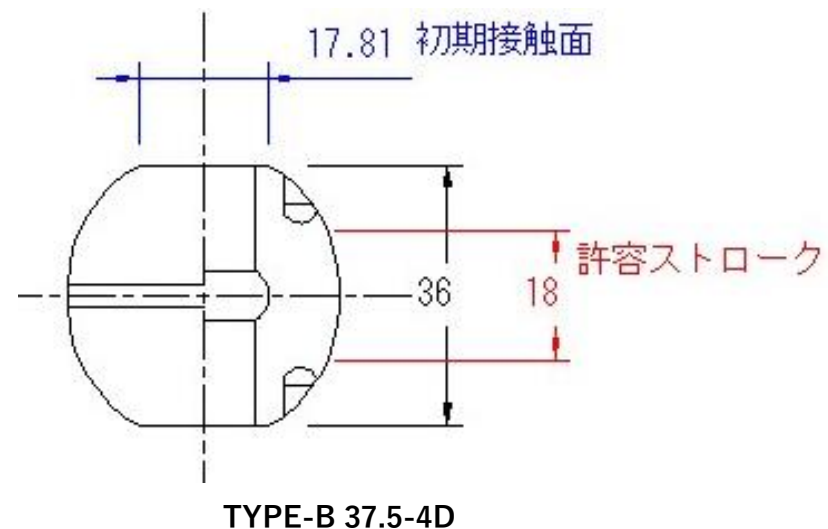

## 球体タイプSサイズ

| Stroke | Soft | Medium | Hard |
|--------|------|--------|------|
| 1mm    | 3    | 5      | 3    |
| 2mm    | 6    | 8      | 7    |
| 3mm    | 8    | 12     | 10   |
| 4mm    | 11   | 15     | 14   |
| 5mm    | 14   | 18     | 18   |
| 6mm    | 16   | 22     | 23   |
| 7mm    | 18   | 25     | 27   |
| 8mm    | 21   | 28     | 31   |
| 9mm    | 23   | 32     | 36   |
| 10mm   | 26   | 35     | 40   |
| 11mm   | 28   | 38     | 43   |
| 12mm   | 30   | 40     | 47   |
| 13mm   | 32   | 44     | 51   |
| 14mm   | 37   | 50     | 55   |
| 15mm   | 41   | 56     | 62   |
| 16mm   | 46   | 63     | 71   |
| 17mm   | 52   | 71     | 79   |
| 18mm   | 60   | 82     | 89   |
| 19mm   |      |        |      |
| 20mm   |      |        |      |
| 21mm   |      |        |      |
| 22mm   |      |        |      |

(kgf)

TYPE-B 37.5-4D