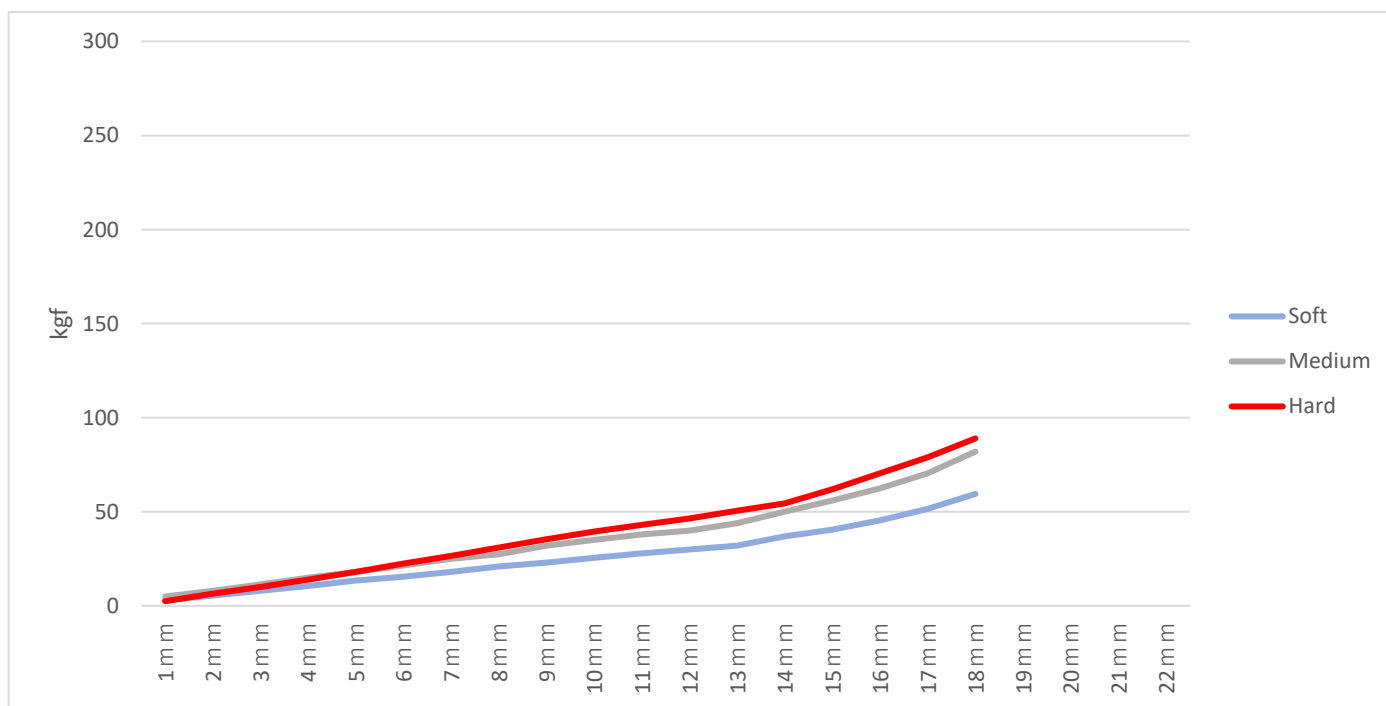

## 球体タイプSサイズ

| Stroke | Soft | Medium | Hard |
|--------|------|--------|------|
| 1mm    | 3    | 5      | 3    |
| 2mm    | 6    | 8      | 7    |
| 3mm    | 8    | 12     | 10   |
| 4mm    | 11   | 15     | 14   |
| 5mm    | 14   | 18     | 18   |
| 6mm    | 16   | 22     | 23   |
| 7mm    | 18   | 25     | 27   |
| 8mm    | 21   | 28     | 31   |
| 9mm    | 23   | 32     | 36   |
| 10mm   | 26   | 35     | 40   |
| 11mm   | 28   | 38     | 43   |
| 12mm   | 30   | 40     | 47   |
| 13mm   | 32   | 44     | 51   |
| 14mm   | 37   | 50     | 55   |
| 15mm   | 41   | 56     | 62   |
| 16mm   | 46   | 63     | 71   |
| 17mm   | 52   | 71     | 79   |
| 18mm   | 60   | 82     | 89   |
| 19mm   |      |        |      |
| 20mm   |      |        |      |
| 21mm   |      |        |      |
| 22mm   |      |        |      |

(kgf)

TYPE-B 37.5-4D